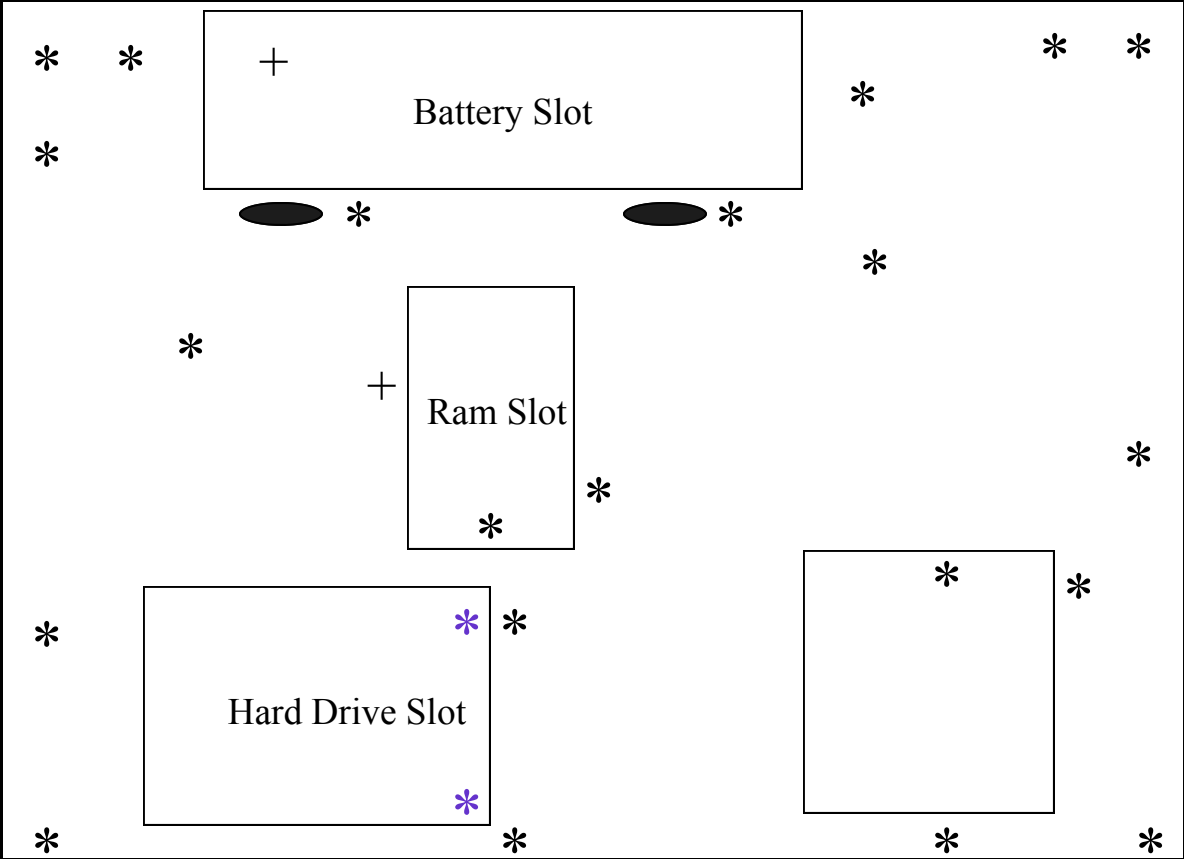

Assembly Layout of the 15.4" Toshiba Satellite A215

Screws and Connectors

Bottom Of Computer